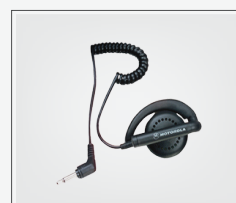

PMLN6069

Mag One earbud with inline microphone and push-to-talk button

WADN4190

Receive-only flexible earpiece. For Remote Speaker Microphones with 3.5mm audio jack.

WPLN4253

IMPRES™ Single Unit Chargers

Global Beam Telecom