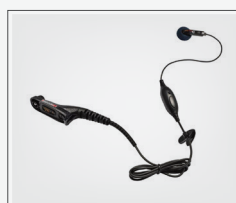

PMLN6069

Mag One earbud with inline microphone and push-to-talk button

WADN4190

Receive-only flexible earpiece. For Remote Speaker Microphones with 3.5mm audio jack.

WPLN4253

IMPRES™ Single Unit Chargers

Global Beam Telecom